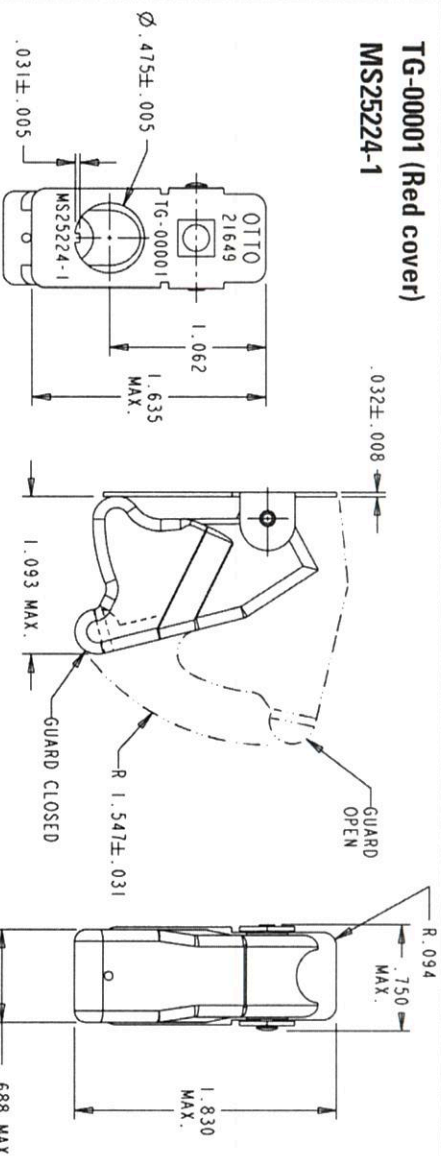

TG-00001 (Red cover)
MS25224-1

Note: Closing the guard may change position of the switch contacts depending on switch toggle lever position.